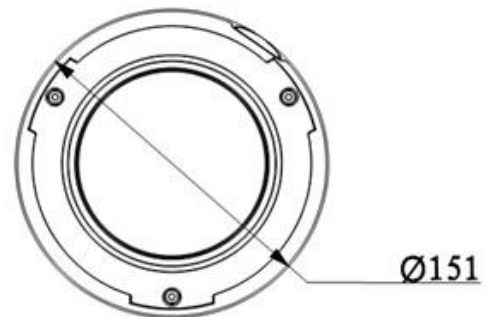

## Technical Specifications

Model	IPC-HDB8281-Z		IPC-HDBW8281-Z
<b>Camera</b>			
Image Sensor	1/1.9" 2Megapixel progressive scan Exmor CMOS		
Effective Pixels	1920(H)x1080(V)		
Scanning System	Progressive		
Electronic Shutter Speed	Auto/Manual 1/3(4)~1/10000		
Min. Illumination	0.005Lux/F1.65 (Color), 0Lux/F1.65(IR on)		
S/N Ratio	More than 50dB		
Video Output	1 port		
<b>Camera Features</b>			
Max. IR LEDs Length	N/A	30m	
Day/Night	Auto(ICR)/Color/B/W		
Backlight Compensation	BLC / HLC / WDR(120 dB)		
White Balance	Auto		
Gain Control	Auto/Manual		
Noise Reduction	3D		
Privacy Masking	Up to 4 areas		
<b>Lens</b>			
Focal Length	4~8mm		
Max Aperture	F1.65		
Focus Control	Auto		
Angle of View	H: 105°(Wide)~56°(Tele)		
Lens Type	Motorized /Auto Iris(DC)		
Mount Type	Board-in Type		
<b>Video</b>			
Compression	H.264 / MJPEG		
Resolution	1080P(1920×1080) / 720P(1280×720) / D1(704×576) / CIF(352×288)		
Frame Rate	Main Stream	1080P/720P(1~50/60fps)	
	Sub Stream	D1/CIF(1 ~ 50/60fps)	
	Third Stream	1080P/720P/D1(1~25/30fps)	
Bit Rate	H.264: 32K ~ 8192Kbps		
<b>Audio</b>			
Compression	G.711a / G.711u		
Interface	1/1 channel In/Out		
<b>Smart Function</b>			
Smart detection	Tripwire		
	Intrusion		
	Scene change		
	Missing/Abandoned		
	Audio detect		
Intelligent function	People counting		

## DH-IPC-HDB(W)8281-Z

	Heat map
<b>Network</b>	
Ethernet	RJ-45 (10/100Base-T)
Wi-Fi	N/A
Protocol	IPv4/IPv6, HTTP, HTTPS, SSL, TCP/IP, UDP, UPnP, ICMP, IGMP, SNMP, RTSP, RTP, SMTP, NTP, DHCP, DNS, PPPOE, DDNS, FTP, IP Filter, QoS, Bonjour
ONVIF	ONVIF PSIA CGI
Max. User Access	20 users
Smart Phone	iPhone, iPad, Android, Windows Phone
<b>Auxiliary Interface</b>	
Memory Slot	Micro SD, Max 64GB
RS485	N/A
Alarm	1/1 channel In/Out
PIR Sensor Range	N/A
<b>General</b>	
Power Supply	DC12V/AC24V, PoE(802.3af)
Power Consumption	<12W (IR on: +2W)
Working Environment	-30°C~+60°C , Less than 95%RH
Ingress Protection	IP66
Vandal Resistance	IK10
Dimensions	Φ151mm×119mm
Weight	1.25kg

## Dimensions (mm)