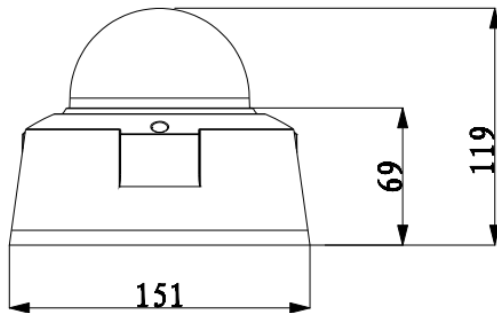

## Technical Specifications

Model	IPC-HDB8281-Z		IPC-HDBW8281-Z
<b>Camera</b>			
Image Sensor	1/1.9" 2Megapixel progressive scan Exmor CMOS		
Effective Pixels	1920(H)x1080(V)		
Scanning System	Progressive		
Electronic Shutter Speed	Auto/Manual 1/3(4)~1/10000		
Min. Illumination	0.005Lux/F1.65 (Color), 0Lux/F1.65(IR on)		
S/N Ratio	More than 50dB		
Video Output	1 port		
<b>Camera Features</b>			
Max. IR LEDs Length	N/A	30m	
Day/Night	Auto(ICR)/Color/B/W		
Backlight Compensation	BLC / HLC / WDR(120 dB)		
White Balance	Auto		
Gain Control	Auto/Manual		
Noise Reduction	3D		
Privacy Masking	Up to 4 areas		
<b>Lens</b>			
Focal Length	4~8mm		
Max Aperture	F1.65		
Focus Control	Auto		
Angle of View	H: 105°(Wide)~56°(Tele)		
Lens Type	Motorized /Auto Iris(DC)		
Mount Type	Board-in Type		
<b>Video</b>			
Compression	H.264 / MJPEG		
Resolution	1080P(1920×1080) / 720P(1280×720) / D1(704×576) / CIF(352×288)		
Frame Rate	Main Stream	1080P/720P(1~50/60fps)	
	Sub Stream	D1/CIF(1 ~ 50/60fps)	
	Third Stream	1080P/720P/D1(1~25/30fps)	
Bit Rate	H.264: 32K ~ 8192Kbps		
<b>Audio</b>			
Compression	G.711a / G.711u		
Interface	1/1 channel In/Out		
<b>Smart Function</b>			
Smart detection	Tripwire		
	Intrusion		
	Scene change		
	Missing/Abandoned		
	Audio detect		
Intelligent function	People counting		

## DH-IPC-HDB(W)8281-Z

	Heat map
<b>Network</b>	
Ethernet	RJ-45 (10/100Base-T)
Wi-Fi	N/A
Protocol	IPv4/IPv6, HTTP, HTTPS, SSL, TCP/IP, UDP, UPnP, ICMP, IGMP, SNMP, RTSP, RTP, SMTP, NTP, DHCP, DNS, PPPOE, DDNS, FTP, IP Filter, QoS, Bonjour
ONVIF	ONVIF PSIA CGI
Max. User Access	20 users
Smart Phone	iPhone, iPad, Android, Windows Phone
<b>Auxiliary Interface</b>	
Memory Slot	Micro SD, Max 64GB
RS485	N/A
Alarm	1/1 channel In/Out
PIR Sensor Range	N/A
<b>General</b>	
Power Supply	DC12V/AC24V, PoE(802.3af)
Power Consumption	<12W (IR on: +2W)
Working Environment	-30°C~+60°C , Less than 95%RH
Ingress Protection	IP66
Vandal Resistance	IK10
Dimensions	Φ151mm×119mm
Weight	1.25kg

## Dimensions (mm)